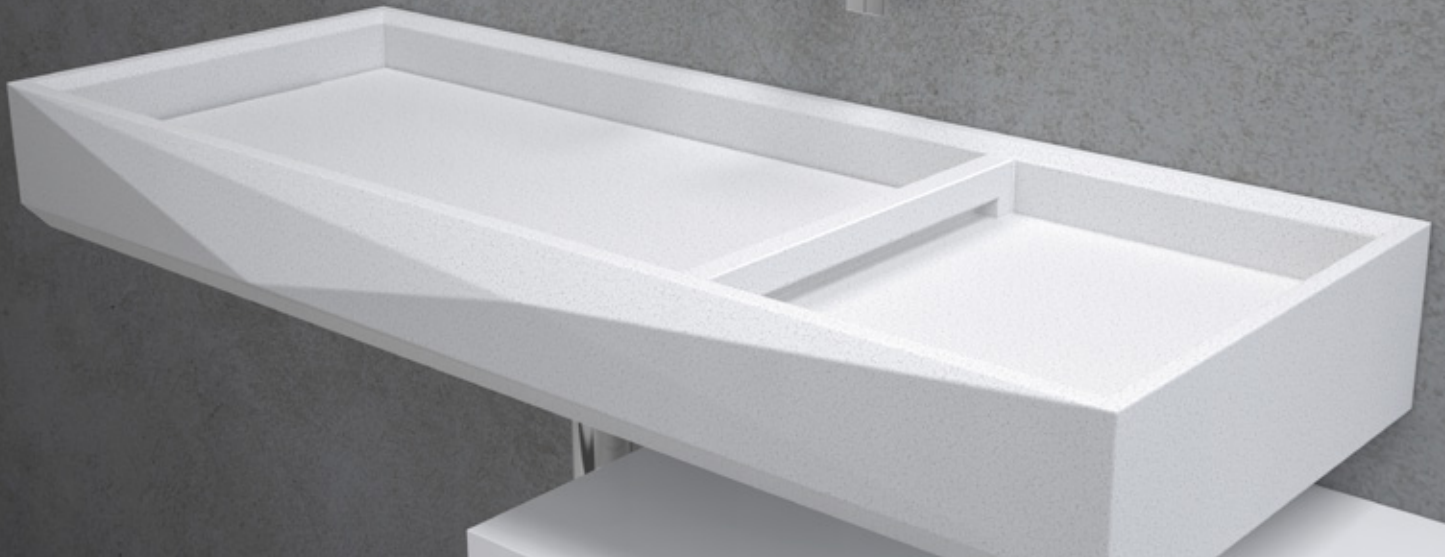

apaiser

COLLABORATIONS - Kelly Hoppen MBE

Bijoux vanity

1200mm

The dynamic lines and subtle facets of this jewel combine to create an alluring piece, a moment of joy to start and end your day.

DIMENSIONS

1200mm x 550mm x 150mm

Approx weight: 55kg (121lb)

Product code 6298

apaiser MARBLE

apaiserMARBLE® is a luxurious, performative, non-porous marble material, derived from reclaimed marble, enriched with the purity of Australian minerals. Offering enhanced performance, achieved through the integration of the most advanced materials, apaiserMARBLE is shaped and perfected by our master craftsmen.