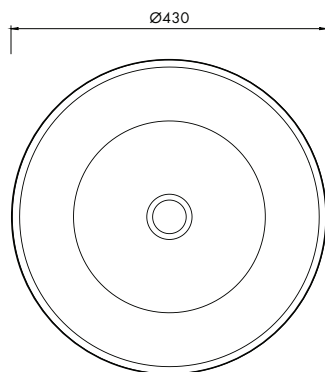

COLOUR PALETTE