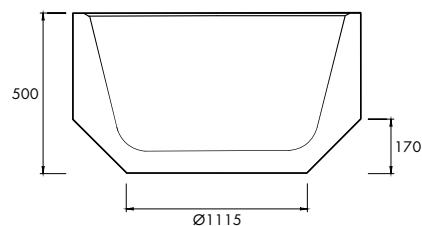

DIMENSIONS

Ø1450mm x 500mm high

Approx weight: 150kg (330lb)

Capacity: 457 litres (100gal)

Overflow option available.

Product code **5694**

apaiser MARBLE

apaiserMARBLE® is a luxurious, performative, non-porous marble material, derived from reclaimed marble, enriched with the purity of Australian minerals. Offering enhanced performance, achieved through the integration of the most advanced materials, apaiserMARBLE is shaped and perfected by our master craftsmen.