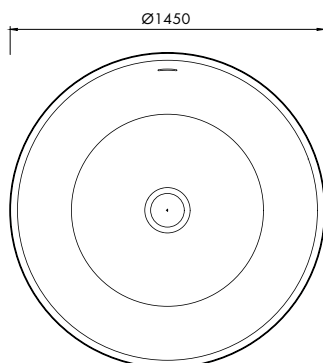

DIMENSIONS

Ø1450mm x 500mm high

Approx weight: 150kg (330lb)

Capacity: 457 litres (100gal)

Overflow option available.

Product code **5694**

apaiser MARBLE

apaiserMARBLE® is a luxurious, performative, non-porous marble material, derived from reclaimed marble, enriched with the purity of Australian minerals. Offering enhanced performance, achieved through the integration of the most advanced materials, apaiserMARBLE is shaped and perfected by our master craftsmen.