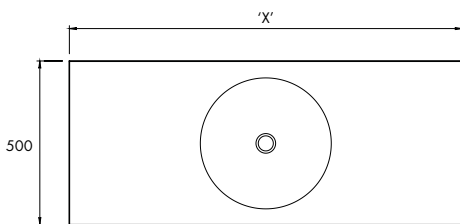

apaiser MARBLE

apaiserMARBLE® is a luxurious, performative, non-porous marble material, derived from reclaimed marble, enriched with the purity of Australian minerals. Offering enhanced performance, achieved through the integration of the most advanced materials, apaiserMARBLE is shaped and perfected by our master craftsmen.

We at apaiser are committed to manufacturing bathware, which is respectful of the environment. In all phases of our process, we strive to produce a product with consistently low environmental impact.

apaiser CARE

A dedicated support platform comprising apaiser's in-house design and engineering professionals, provides superior service quality and peace of mind to all our project customers and retail installations. apaiserCARE® oversees design to delivery, installation and training.