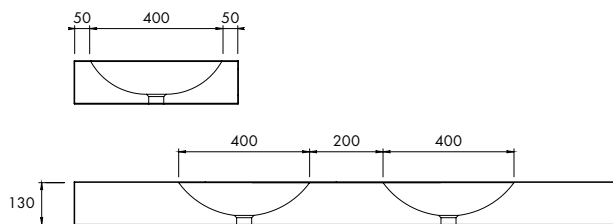

apaiser MARBLE

apaiserMARBLE® is a luxurious, performative, non-porous marble material, derived from reclaimed marble, enriched with the purity of Australian minerals. Offering enhanced performance, achieved through the integration of the most advanced materials, apaiserMARBLE is shaped and perfected by our master craftsmen.

We at apaiser are committed to manufacturing bathware, which is respectful of the environment. In all phases of our process, we strive to produce a product with consistently low environmental impact.

apaiser CARE

A dedicated support platform comprising apaiser's in-house design and engineering professionals, provides superior service quality and peace of mind to all our project customers and retail installations. apaiserCARE® oversees design to delivery, installation and training.