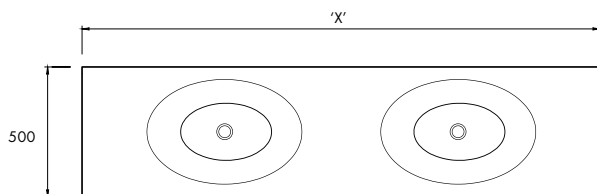

apaiser

ORGANICS

Haven vanity

Double

Create added luxury with the Haven vanity designed to accompany the signature Haven bath. The perfect ensemble to bring the outdoors in with ubiquitous style and grace.

DIMENSIONS

'X' mm x 500mm x 130mm

Available in your required length up to 3m

Overflow option available.

Note: Brackets not included. Please check with your apaiser sales representative to confirm suitability for wall hanging this product.

Product code **80133**

apaiser MARBLE

apaiserMARBLE® is a luxurious, performative, non-porous marble material, derived from reclaimed marble, enriched with the purity of Australian minerals. Offering enhanced performance, achieved through the integration of the most advanced materials, apaiserMARBLE is shaped and perfected by our master craftsmen.

We at apaiser are committed to manufacturing bathware, which is respectful of the environment. In all phases of our process, we strive to produce a product with consistently low environmental impact.

apaiser CARE

A dedicated support platform comprising apaiser's in-house design and engineering professionals, provides superior service quality and peace of mind to all our project customers and retail installations. apaiserCARE® oversees design to delivery, installation and training.