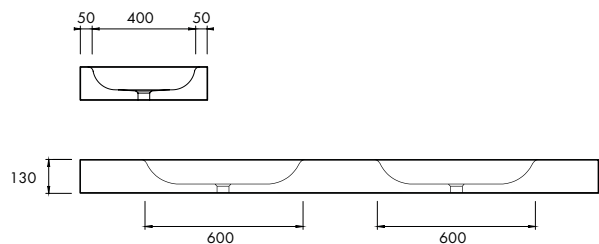

apaiser

ORGANICS

Haven vanity

Double

Create added luxury with the Haven vanity designed to accompany the signature Haven bath. The perfect ensemble to bring the outdoors in with ubiquitous style and grace.

DIMENSIONS

'X' mm x 500mm x 130mm

Available in your required length up to 3m

Overflow option available.

Note: Brackets not included. Please check with your apaiser sales representative to confirm suitability for wall hanging this product.

Product code **80133**

apaiser MARBLE

apaiserMARBLE® is a luxurious, performative, non-porous marble material, derived from reclaimed marble, enriched with the purity of Australian minerals. Offering enhanced performance, achieved through the integration of the most advanced materials, apaiserMARBLE is shaped and perfected by our master craftsmen.

We at apaiser are committed to manufacturing bathware, which is respectful of the environment. In all phases of our process, we strive to produce a product with consistently low environmental impact.

apaiser CARE

A dedicated support platform comprising apaiser's in-house design and engineering professionals, provides superior service quality and peace of mind to all our project customers and retail installations. apaiserCARE® oversees design to delivery, installation and training.