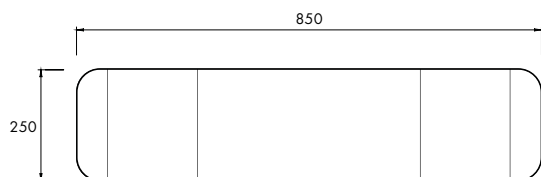

ACCESSORIES

Bath caddy

850mm

Elevate bathing to the next level with the Bath caddy, designed to straddle each side of your bath, with a gently curving form. Perfect to house bath accessories where everything is in easy reach.

DIMENSIONS

850mm x 250mm x 75mm

Approx weight: 7kg (15lb)

Product code 9105

apaiser MARBLE

apaiserMARBLE® is a luxurious, performative, non-porous marble material, derived from reclaimed marble, enriched with the purity of Australian minerals. Offering enhanced performance, achieved through the integration of the most advanced materials, apaiserMARBLE is shaped and perfected by our master craftsmen.