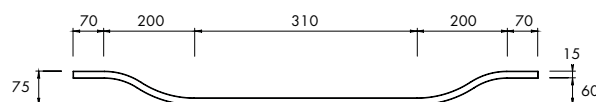

ACCESSORIES

Bath caddy

850mm

Elevate bathing to the next level with the Bath caddy, designed to straddle each side of your bath, with a gently curving form. Perfect to house bath accessories where everything is in easy reach.

DIMENSIONS

850mm x 250mm x 75mm

Approx weight: 7kg (15lb)

Product code 9105

apaiser MARBLE

apaiserMARBLE® is a luxurious, performative, non-porous marble material, derived from reclaimed marble, enriched with the purity of Australian minerals. Offering enhanced performance, achieved through the integration of the most advanced materials, apaiserMARBLE is shaped and perfected by our master craftsmen.