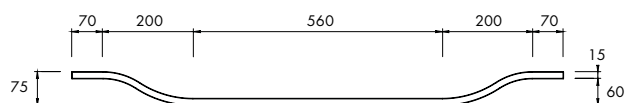

apaiser

ACCESSORIES

Bath caddy

1105mm

Elevate bathing to the next level with the Bath caddy, designed to straddle each side of your bath, with a gently curving form. Perfect to house bath accessories where everything is in easy reach.

DIMENSIONS

1105mm x 250mm x 75mm

Approx weight: 10kg (22lb)

Product code 9106

apaiser MARBLE

apaiserMARBLE® is a luxurious, performative, non-porous marble material, derived from reclaimed marble, enriched with the purity of Australian minerals. Offering enhanced performance, achieved through the integration of the most advanced materials, apaiserMARBLE is shaped and perfected by our master craftsmen.