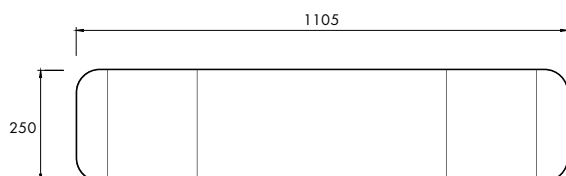

apaiser

ACCESSORIES

Bath caddy

1105mm

Elevate bathing to the next level with the Bath caddy, designed to straddle each side of your bath, with a gently curving form. Perfect to house bath accessories where everything is in easy reach.

DIMENSIONS

1105mm x 250mm x 75mm

Approx weight: 10kg (22lb)

Product code 9106

apaiser MARBLE

apaiserMARBLE® is a luxurious, performative, non-porous marble material, derived from reclaimed marble, enriched with the purity of Australian minerals. Offering enhanced performance, achieved through the integration of the most advanced materials, apaiserMARBLE is shaped and perfected by our master craftsmen.