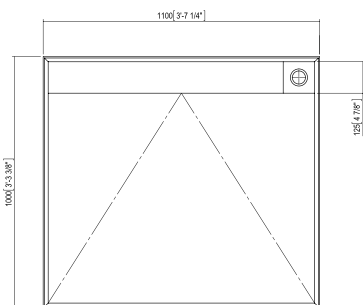

ACCESSORIES

Linear shower base

1100mm

Add another dimension to your bathroom experience with the apaiser[®] Marble Shower Base. Showcasing a single form expression with a Linear Drain, designed to evoke the experience of a sensual outdoor rain shower.

DIMENSIONS

1100mm x 1000mm x 80mm

Product code **7055**

apaiser MARBLE

apaiserMARBLE[®] is a luxurious, performative, non-porous marble material, derived from reclaimed marble, enriched with the purity of Australian minerals. Offering enhanced performance, achieved through the integration of the most advanced materials, apaiserMARBLE is shaped and perfected by our master craftsmen.