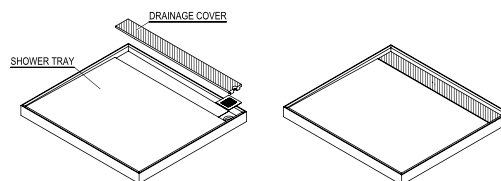

ACCESSORIES

Linear shower base

1100mm

Add another dimension to your bathroom experience with the apaiser[®] Marble Shower Base. Showcasing a single form expression with a Linear Drain, designed to evoke the experience of a sensual outdoor rain shower.

DIMENSIONS

1100mm x 1000mm x 80mm

Product code **7055**

apaiser MARBLE

apaiserMARBLE[®] is a luxurious, performative, non-porous marble material, derived from reclaimed marble, enriched with the purity of Australian minerals. Offering enhanced performance, achieved through the integration of the most advanced materials, apaiserMARBLE is shaped and perfected by our master craftsmen.